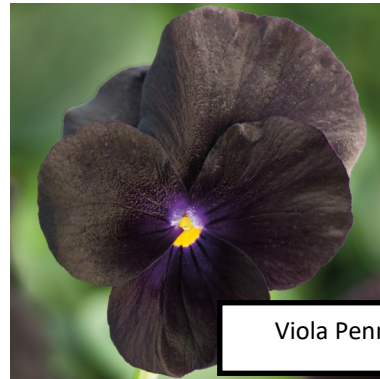

NEW Pansy and Viola Varieties for Fall 2018

Viola Penny White Jump Up

Viola Sorbet Blueberry Sundae Mix

Viola Penny Red Blotch

Viola Penny Black

Pansy Delta Berry Tart Mix

Pansy Matrix Ocean Breeze Mix

Pansy Delta Citrus Mix

Pansy Delta Blue Morpho