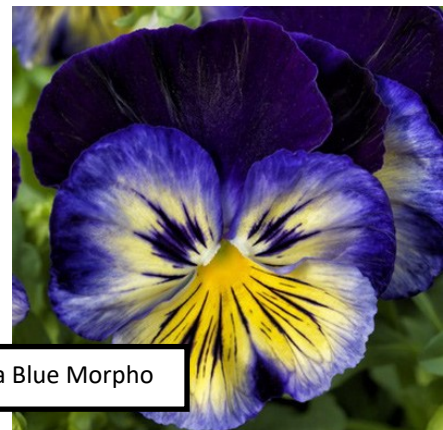

NEW Pansy and Viola Varieties for Fall 2018

Viola Penny White Jump Up

Viola Sorbet Blueberry Sundae Mix

Viola Penny Red Blotch

Viola Penny Black

Pansy Delta Berry Tart Mix

Pansy Matrix Ocean Breeze Mix

Pansy Delta Citrus Mix

Pansy Delta Blue Morpho