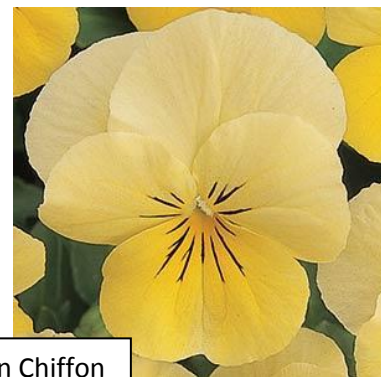

## NEW Viola Varieties for Fall 2017

Penny Azure Twilight

Penny Citrus Mix

Penny Deep Marina

Penny Denim Jump Up

Sorbet Harvest Mix

Sorbet Lemon Chiffon