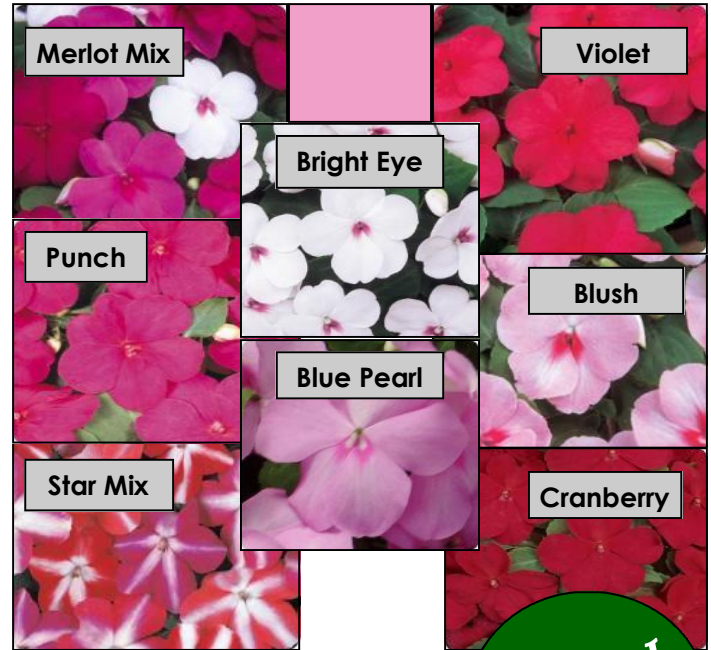

 Shade	 Space 13-15"	 Height 9-11"	 Moist Water
---	--	--	--

Impatiens - 'Dazzler'

The Dazzler Impatiens produce a green foliage and covers itself with bright blooms. The compact, extremely uniform growth habit and vivid blooms makes this a fantastic choice for landscape, baskets and containers! The blooms are approximately 1.5" wide amongst the foliage on short thick stems that bloom right up until the frost. These Dazzler Impatiens are desired most for their wide selection of bright, ever-blooming colors and uniform growth habit for landscape projects. This is a great annual for Spring, Mother's Day, Summer, and Fall. It matures to about 9-11" tall and about 13-15" wide. The Dazzler Impatiens prefer partial sun/shade and prefers fertile, moist soil. Trimming back dead blossoms encourages new blooms. Please remember, these lovelies may need a little extra TLC and more consistent watering, especially if in containers!

Dazzlers are available in Blue Pearl, Blush, Bright Eye, Cranberry, Merlot Mix, Orange, Punch, Red, Rose Swirl, Salmon, Star Mix, Violet, and White

Plant it Here!

Containers
Landscape
Baskets
Edging
Focal Point
Mass Plantings

Extra! Extra!

- Looks great in mass plantings, containers, beds, and along borders.
- Plant with Spikes for gorgeous containers

"What you need to know
to grow plants
You're proud to show"