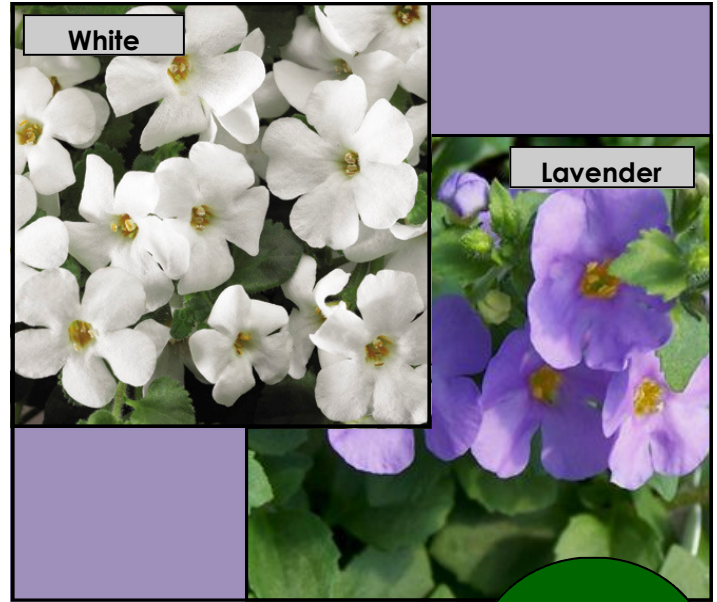

• Pick a Premium Annual to Beautify your Life! •

 Full Sun	 Space 6-8"	 Height 4-6"	 Well Drained
---	--	---	--

## Bacopa - 'Calypso'

Calypso Bacopa has a trailing habit and will produce many small blooms for your Spring, Summer and Fall beds and containers. These beauties will grow up to 4-6" but will spread to about 12-16" wide, so try not to over crowd them! Bacopa prefers the cool Spring and Fall weather, but this angelic annual will bloom all Spring, Summer and Fall with a little TLC! Bacopa prefers full sun but will handle a little shade just fine too. Soil should be moist but well drained. Calypso Bacopa is available in Lavender and White. These are exceptionally lovely in containers, hanging baskets or as a trailing edge with other plants blended with it.

### Plant it Here!

Focal Point  
Container  
Edging  
Hanging Basket