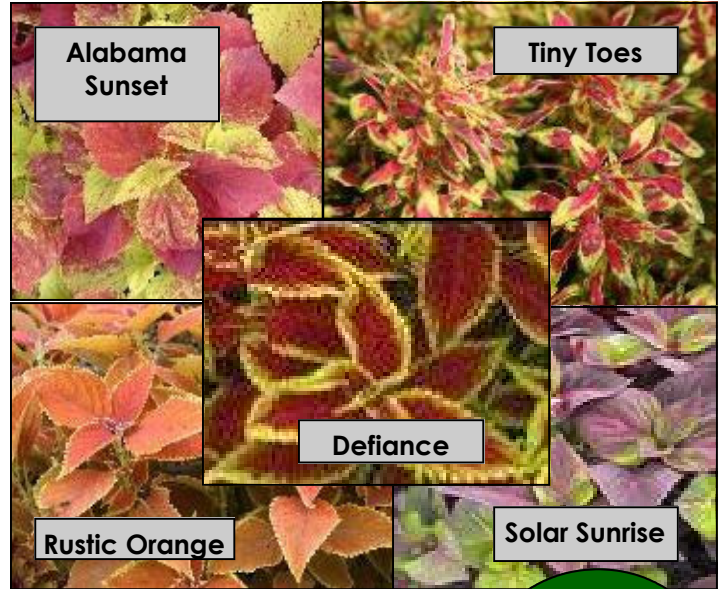

## Coleus - 'Sun'

Coleus produces a variety of boldly colored foliage, ranging from green, yellow, orange, rust, reds, bronze and purple. The upright growth habit, heat tolerance and vivid colors makes this a great choice for landscape, baskets and mixed containers! Its colors will come to life through early Spring, Summer and Fall, right up until the first frost. Coleus is desired most for its vivid foliage, fast, vigorous growth, heat tolerance, and upright growth habit for landscape, beds, baskets and containers. This is a great annual for early Spring through Fall with vibrant colors to brighten up any container or landscape. The Coleus prefers full sun but can tolerate some shade. They mature to about 18-24" tall and about 12-18" wide. Coleus grows best in average, well drained soil. Please remember, plants may need a little extra TLC and more consistent watering when in a container or basket!

The Coleus Sun series is available in Alabama Sunset, Defiance, Rustic Orange, Tiny Toes, and Solar Sunrise.