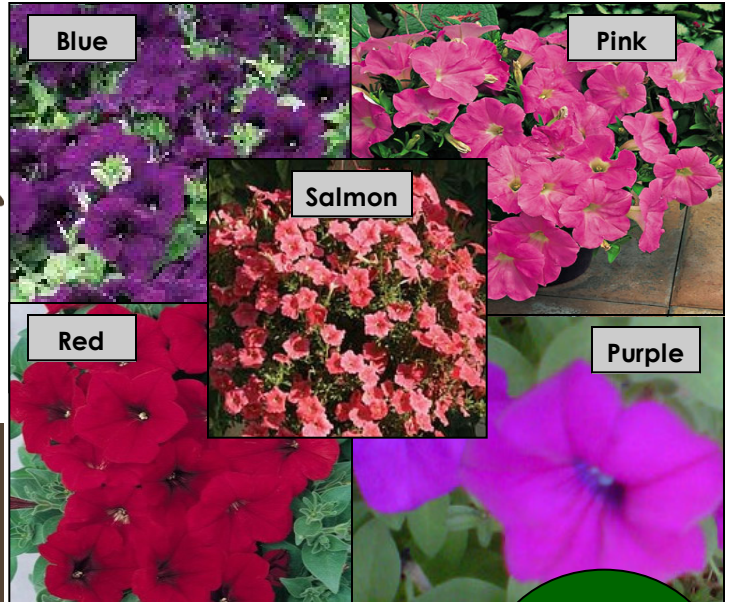

• Pick a Premium Annual to Beautify your Life! •

 Full Sun	 Space 10-15"	 Height 6-12"	 Normal/ moist
---	--	--	---

## Petunia - 'Ramblin'

The Ramblin' Petunia produces velvety green foliage and adorns itself with an abundance of bold blooms. The mounding, trailing growth habit and colorful blooms makes this a great choice for landscape, baskets and containers! Its blooms are scattered among the foliage and bloom through early Spring, Summer, and Fall. Ramblin' Petunias are desired most for their bold, bugle-shaped blossoms and mounding, trailing growth habit for landscape, beds, baskets and containers. This is a great annual for early Spring, Mother's Day, Summer and Fall. The Ramblin' Petunia prefers sun but can tolerate some shade. They mature to about 6-12" tall and about 10-15" wide. The Ramblin' Petunia grows best in moist, well drained soil. Please remember, this pretty may need a little extra TLC and more consistent watering when in a container or basket!

The Ramblin' Petunia is available in Blue, Pink, Pink & Blue, Pink & White, Purple, Red, and Salmon.

### Plant it Here!

Borders  
Landscape  
Baskets  
Focal Point  
Mass Plantings  
Containers