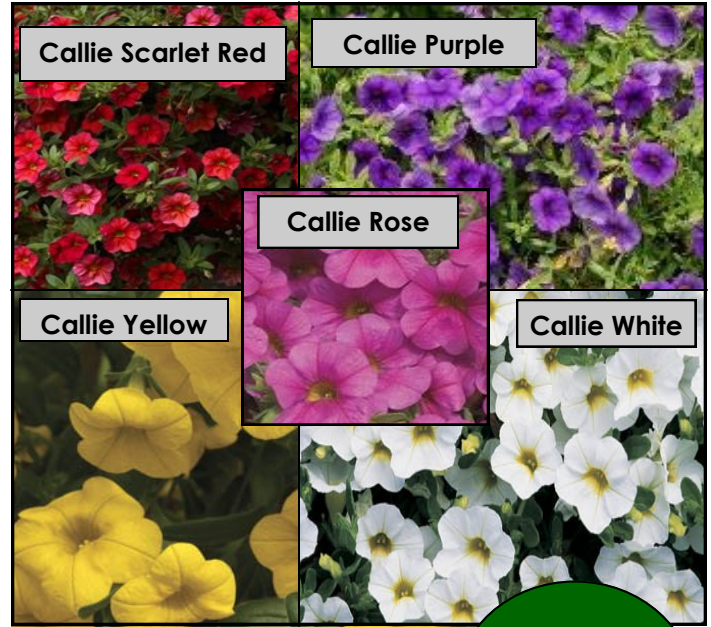

• Pick a Premium Annual to Beautify your Life! •

 Full Sun	 Space 6-8"	 Height 4-8"	 Well Drained
---	--	---	--

Calibrachoa - 'Callie'

Calibrachoa is a lovely addition to any bed, landscape or container. It has a trailing habit with it reaching heights of 8" and spreading to 16". "Callie" blooms early and maintains blooms throughout the Summer and Fall. It has green trailing foliage and vibrant colored flowers that will brighten the day wherever you may plant it. Calibrachoa prefers full sun but will handle a few hours of shade as well. It prefers moist but well drained soil for it to thrive.

With its foliage becoming loaded with colorful blooms, this is a summertime favorite for containers and baskets! Just remember, plants aren't as "drought tolerant" in baskets and containers!

Plant it Here!

Focal Point
 Container
 Edging
 Hanging Basket

Extra! Extra!

- Great border plants
- Beautiful alone as a centerpiece or basket
- Try planting with Zinnias, Celosia and Lysmachia for a beautiful container!