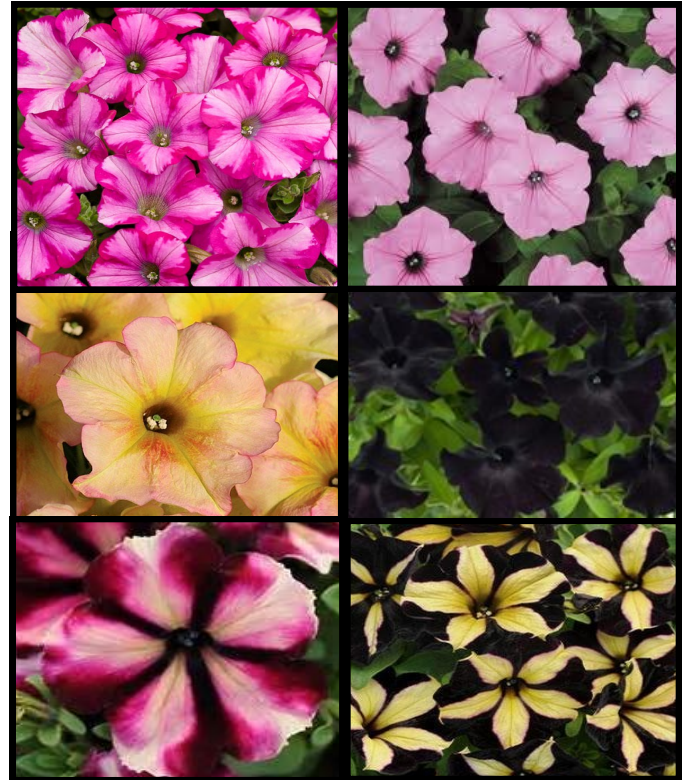

 Full Sun	 Space 18-24"	 Height 16-24"	 Average Water
---	--	---	---

Supertunia

Supertunia's have a vigorous growth habit and tons of flowers that bloom all summer long. With their vibrant colors and mounding plants these petunia's are fast becoming household favorite's.